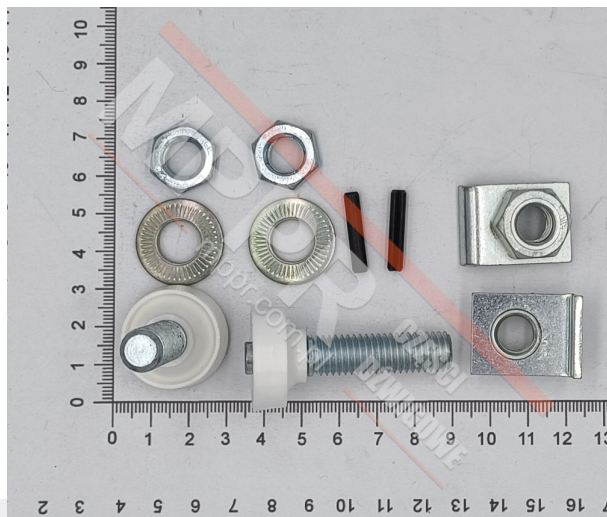

00960679 Set of Lock Rollers

Kod produktu: 00960679

Set of two rollers [00839306](#) with mounting screws for T11 / 82 / C11 / 83 landing door lock.