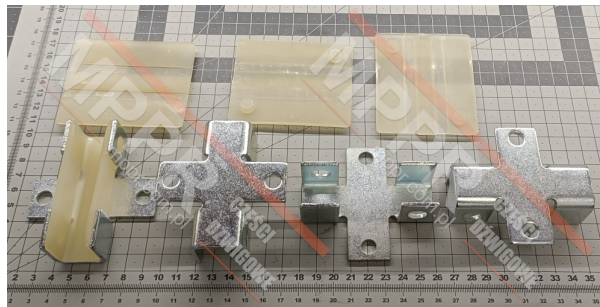

# KM652435G16 Sliding guide shoe assemblies (4 pcs), 16 mm

Kod produktu: KM652435G16

Sliding guide shoe assemblies SLG7, set of 4 pieces.

**Guide shoe length / roller diameter (mm): 80**

**Guide rail width / diameter (mm): 16**