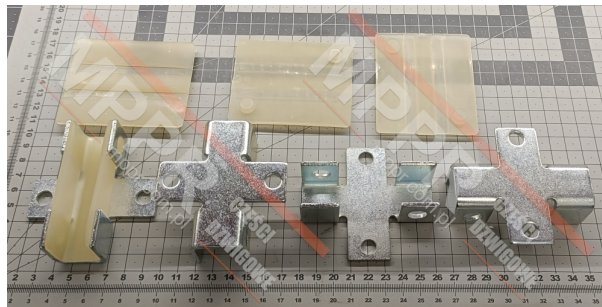

# KM652435G16 Sliding guide shoe assemblies (4 pcs), 16 mm

Kod produktu: KM652435G16

Sliding guide shoe assemblies SLG7, set of 4 pieces.

**Guide shoe length / roller diameter (mm): 80**

**Guide rail width / diameter (mm): 16**