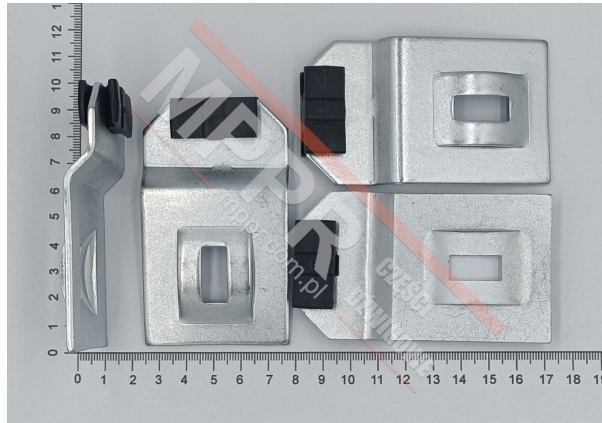

KM880846G01 AMD Guide Shoes (4 pcs)

Kod produktu: KM880846G01

Car/landing door guide shoes for AMD door panel. Set of 4 pieces. Replacement for KM674015G01 (older version). We offer 3d-printed [substitutes](#) of the plastic parts for these guide shoes,
Weight (kg): 0.076