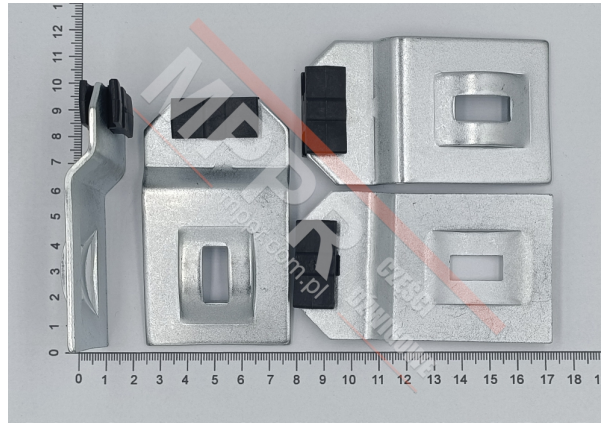

# KM880846G01 AMD Guide Shoes (4 pcs)

Kod produktu: KM880846G01

Car/landing door guide shoes for AMD door panel. Set of 4 pieces. Replacement for KM674015G01 (older version). We offer 3d-printed [substitutes](#) of the plastic parts for these guide shoes,  
**Weight (kg): 0.076**