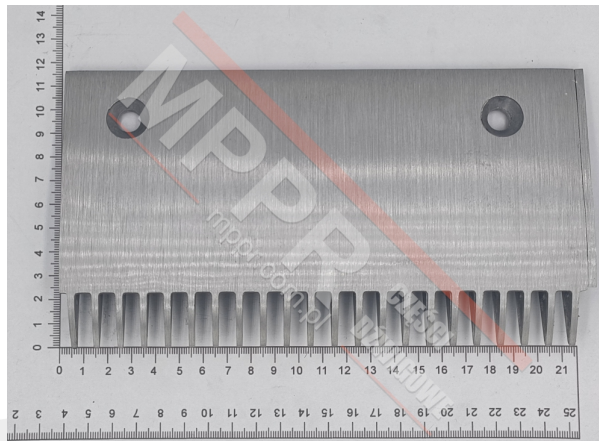

SMR313609 Aluminium Right Comb Segment for Schindler Escalators

Kod produktu: SMR313609

Aluminium right comb segment, 22 teeth, for Schindler 9300/SWE escalators, includes an [SMR898515](#) right end.