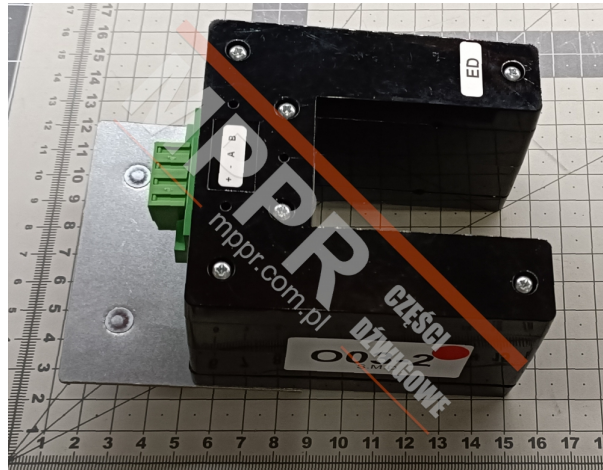

AUT-003-2 Car Position Sensor

Kod produktu: AUT-003-2; 003-2; 003-1; S.M.D.

Magnetic car position sensor / switch 003-2 ILS.

Weight (kg): 0.36

Width (mm): 90

Thickness (mm): 62

Height (mm): 135