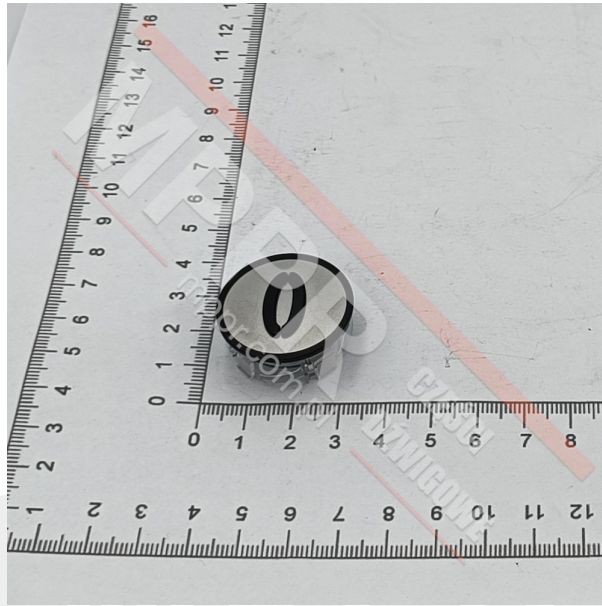

# KM801055G000 Button Cap, Symbol „0”

Kod produktu: KM801055G000

Round push-button cap, KSS, gray and black. Tactile symbol „0”, without Braille.  
High pressel holder, for the main floor