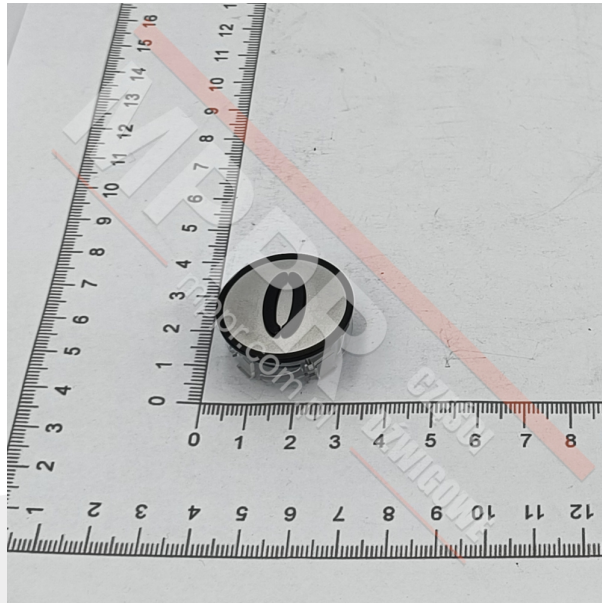

KM801055G000 Button Cap, Symbol „0”

Kod produktu: KM801055G000

Round push-button cap, KSS, gray and black. Tactile symbol „0”, without Braille.
High pressel holder, for the main floor