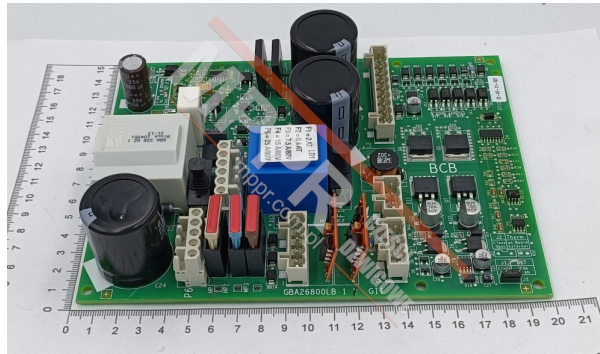

GBA26800LB10 BCB

Kod produktu: GBA26800LB10

BCB (Battery Control Board) with ARO, for a brake release on Gen2

Weight (kg): 0.74