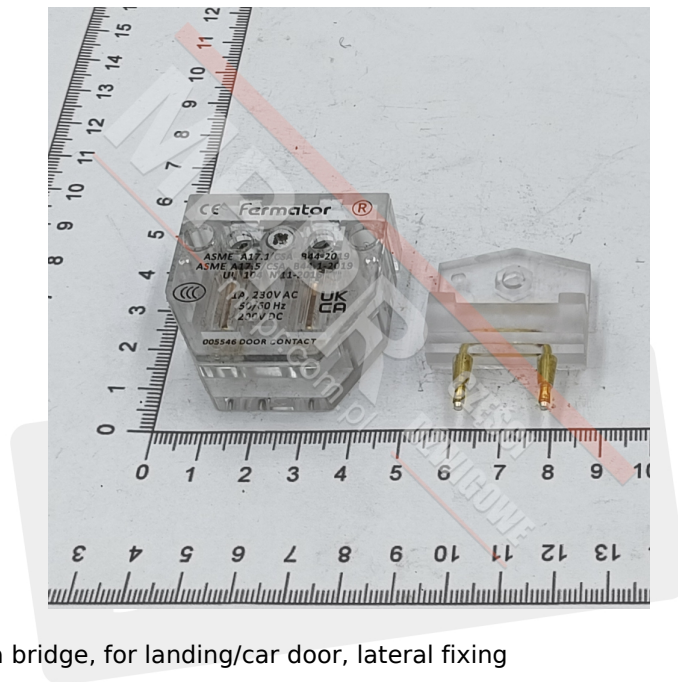

KCE.4000.00000 40 mm Contact Assembly for Landing/Car Door Fermator

Kod produktu: KCE.4000.00000; KCE-400000000

40 mm electrical contact with a bridge, for landing/car door, lateral fixing