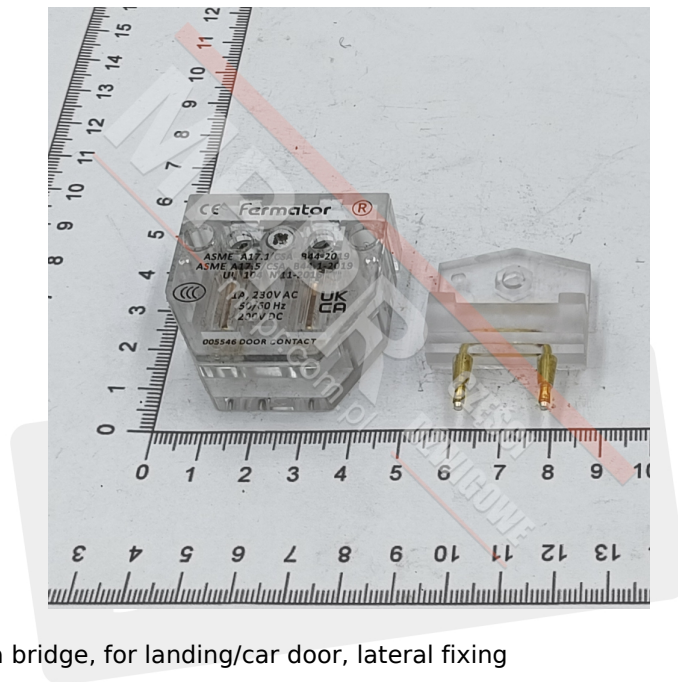

# KCE.4000.00000 40 mm Contact Assembly for Landing/Car Door Fermator

Kod produktu: KCE.4000.00000; KCE-400000000

40 mm electrical contact with a bridge, for landing/car door, lateral fixing