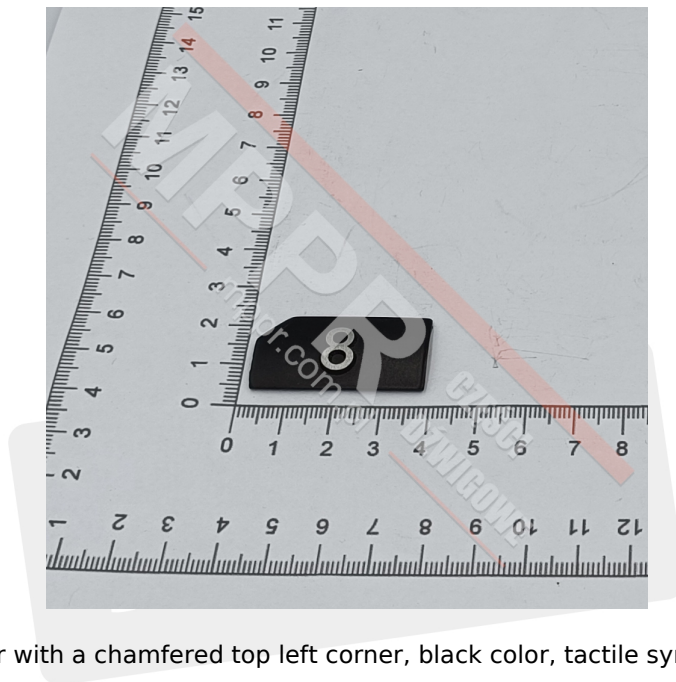

KM433652G08 Pressel Plate, symbol "8", black color

Kod produktu: KM433652G08

Pressel plate, relief, rectangular with a chamfered top left corner, black color, tactile symbol „8”

Material: anodized aluminium