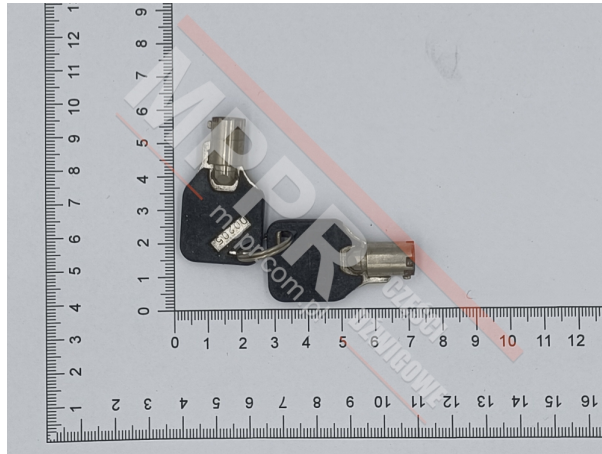

KM278355 keys, triangular lock map

Kod produktu: KM278355

Keys, 2 pcs

Weight (kg): 0.015