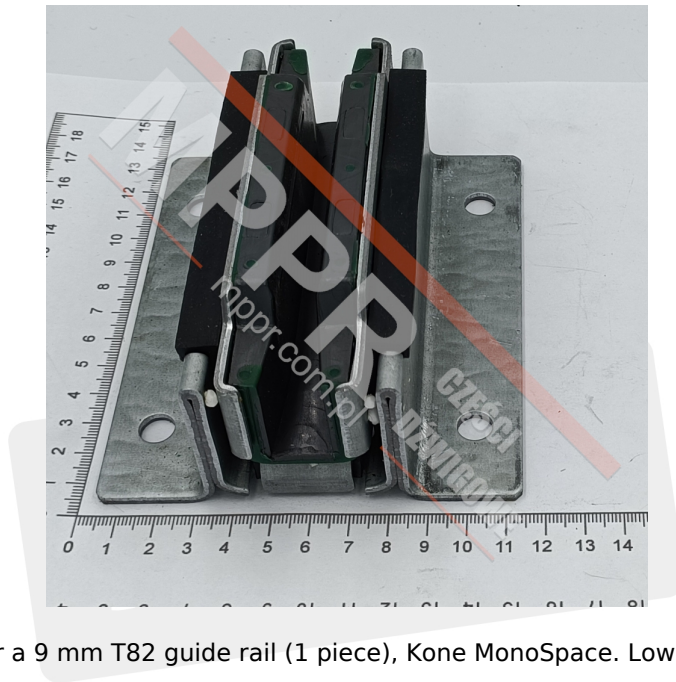

KM51000110V011 Sliding Guide Shoe Assembly for a 9 mm T82 Guide Rail - lower version

Kod produktu: KM51000110V011

Sliding guide shoe assembly for a 9 mm T82 guide rail (1 piece), Kone MonoSpace. Lower version.

Guide shoe height (mm): 54

Guide shoe length / roller diameter (mm): 122

Guide rail width / diameter (mm): 9