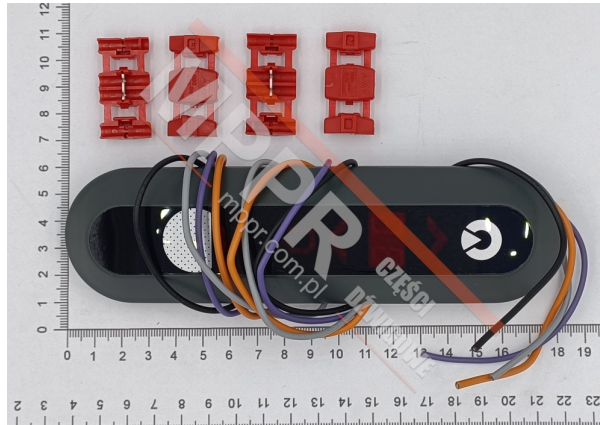

258260 Landing Call Station with HPI

Kod produktu: 258260

Schindler Smart MRL 001 Landing call station with hall position indicator.
Weight(kg): 0.12

MPPR