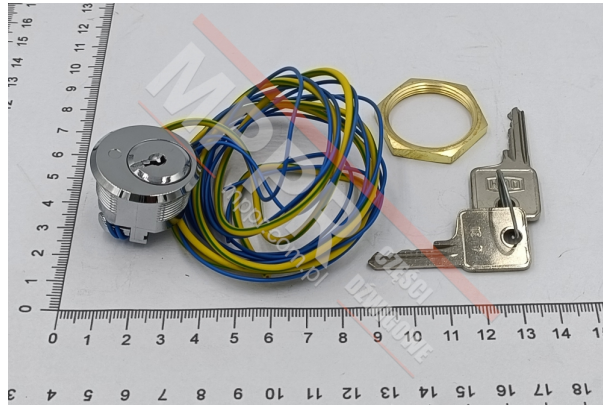

FAA431BP2 Keyswitch

Kod produktu: FAA431BP2

Keyswitch for a car operating panel. Key number UE1

Weight (kg): 0.116

Finish: polished chrome

MPPR