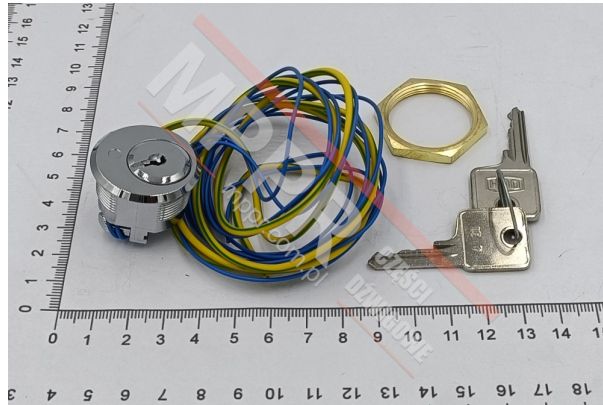

# FAA431BP2 Keyswitch

Kod produktu: FAA431BP2

Keyswitch for a car operating panel. Key number UE1

**Weight (kg):** 0.116

**Finish:** polished chrome

MPPR