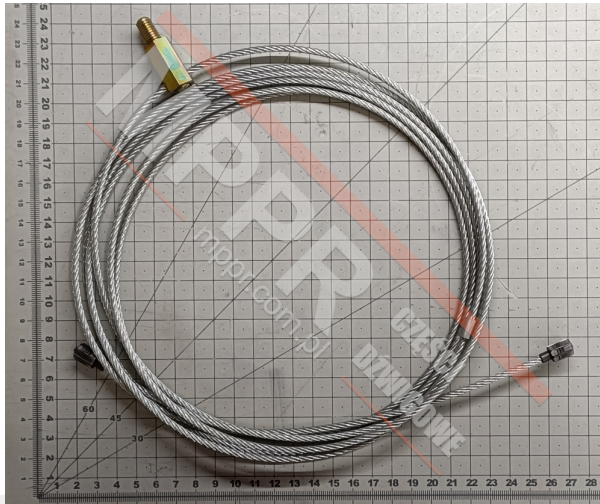

FBA712L999-900 Aircord for Landing Door

Kod produktu: FBA712L999-900

Aircord for PRIMA FP30/F90 landing door.
Door opening size (mm): 900

MPPR