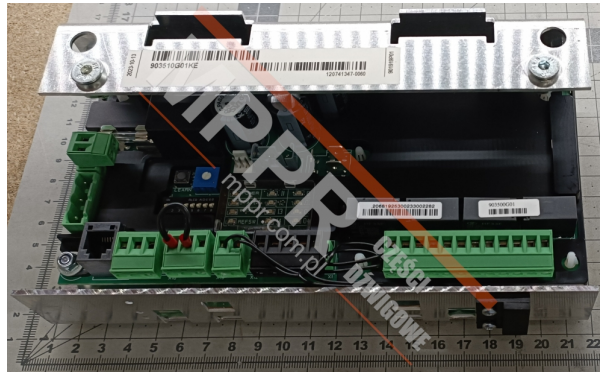

903510G01KE Wittur Door Controller Board

Kod produktu: 903510G01KE

Wittur AMD / ECO+ Door Controller Board, replacement for bm225