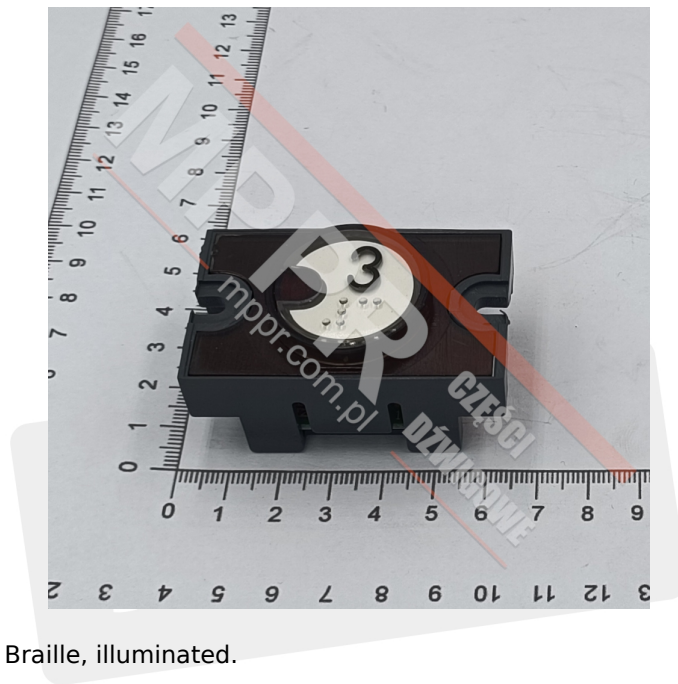

ITE7750203 Push-Button with Symbol 3, illuminated

Kod produktu: ITE7750203

Push-button with symbol 3 and Braille, illuminated.

Material: plastic