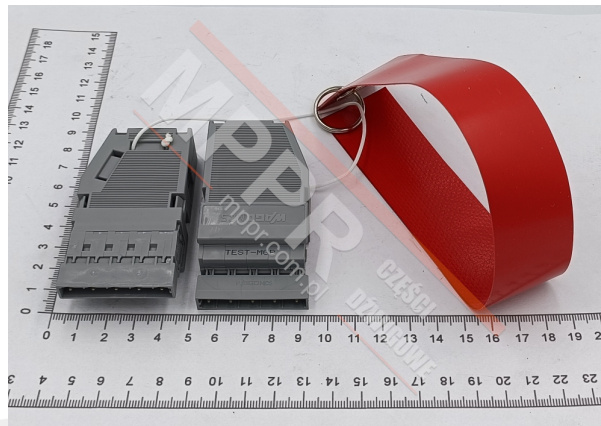

55502285; 47185654 Brake Test Connectors for Schindler

Kod produktu: 55502285; 47185654

Brake test connectors for Schindler Elevator Control Systems
Used until 2008 year