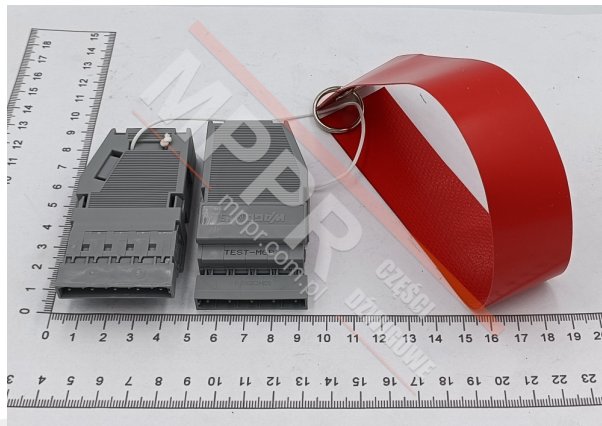

55502285; 47185654 Brake Test Connectors for Schindler

Kod produktu: 55502285; 47185654

Brake test connectors for Schindler Elevator Control Systems
Used until 2008 year