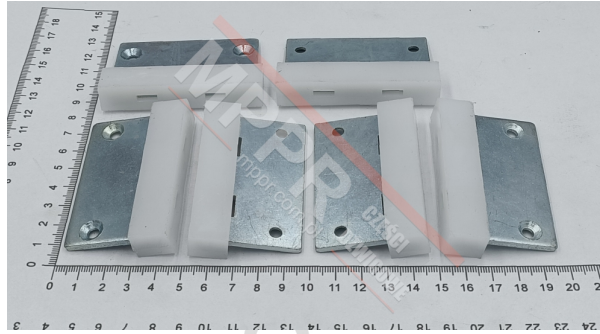

KM85017G01 Guide Shoes, 6 pcs

Kod produktu: KM85017G01

Guide shoes for a Kone lift, set of 6 pieces.

Dimensions (mm): 69 x 41 x 13