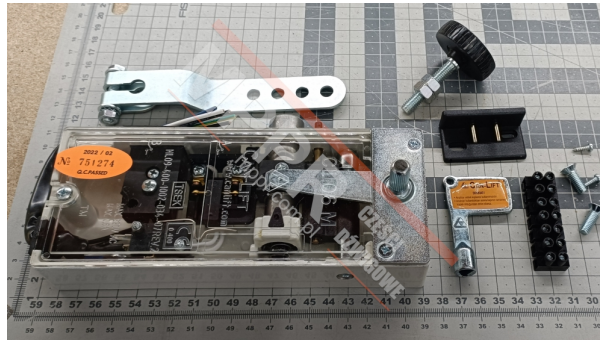

CL-06 MSW Landing Door Locking Device

Kod produktu: CL-06 MSW

Can-Lift double safety double pinned lift landing door locking device, for right-handed doors. For left doors, installation should be done with the cables at the top.