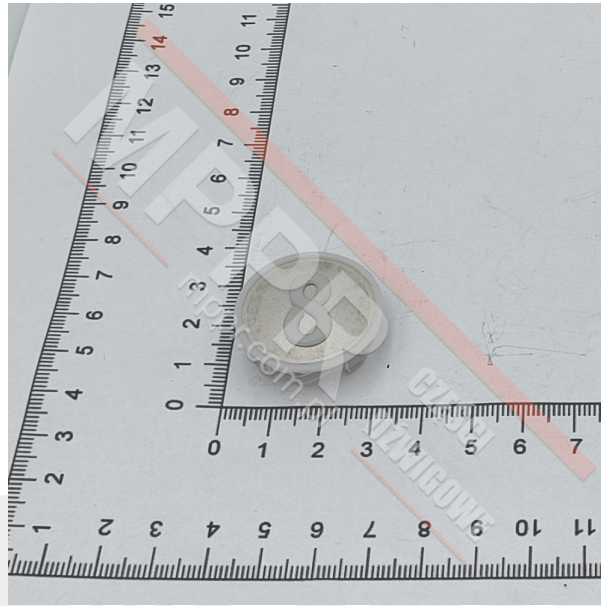

KM804340G008 Button Cap, Symbol „8”

Kod produktu: KM804340G008

Round push-button cap, KSS, gray and white. Tactile symbol „8”, without Braille.

Diameter (mm): 30

Material: plastic