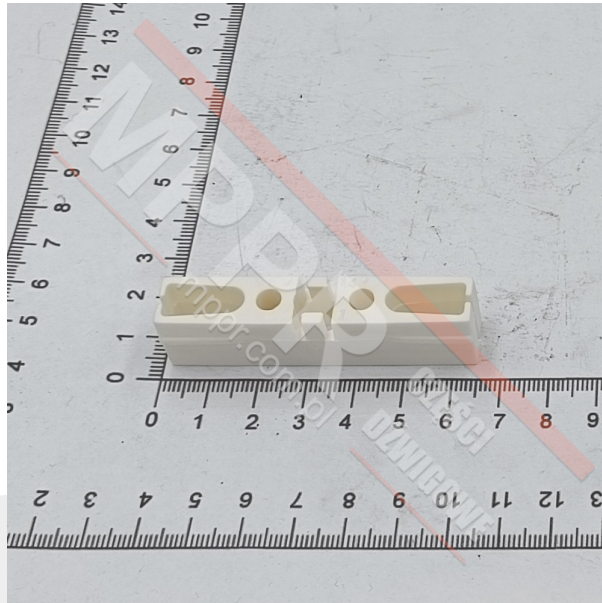

00962142 Guide for Varidor 10 Car Door

Kod produktu: 00962142; 962142

Sliding guide shoe for Varidor 10/30 car door. A [3d printed version](#) is also available.