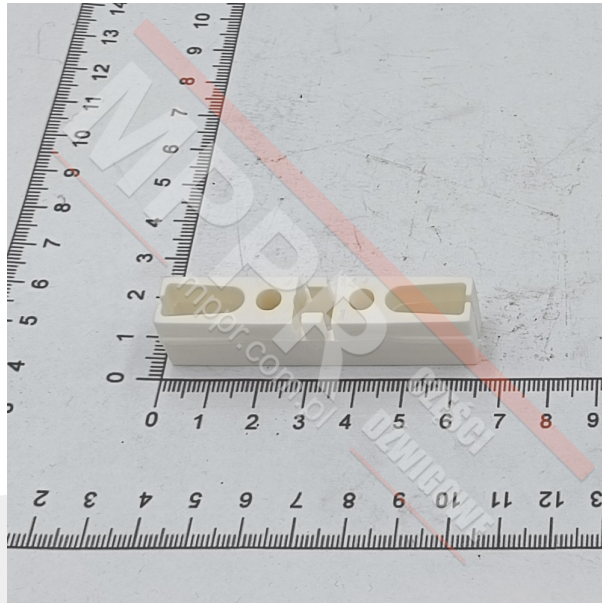

# 00962142 Guide for Varidor 10 Car Door

Kod produktu: 00962142; 962142

Sliding guide shoe for Varidor 10/30 car door. A [3d printed version](#) is also available.