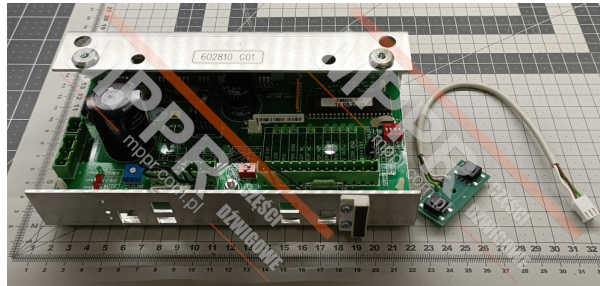

KM602810G01 AMD1 Door Operator

Kod produktu: KM602810G01

Electronic box with a door operator board for AMD1 door. Last stock available.
Product discontinued, if not available please order [KM606040G01](#).