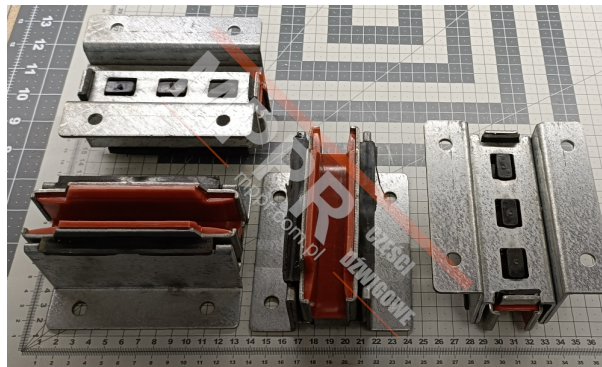

KM51000110V001 Sliding Guide Shoe Assemblies for a 16 mm T89 Guide Rail (4 pcs)

Kod produktu: KM51000110V001 x4

Sliding guide shoe assemblies for a 16 mm T89 guide rail (4 pieces), Kone MonoSpace, MiniSpace.

Guide shoe height (mm): 67

Guide shoe length / roller diameter (mm): 125

Guide rail width / diameter (mm): 16