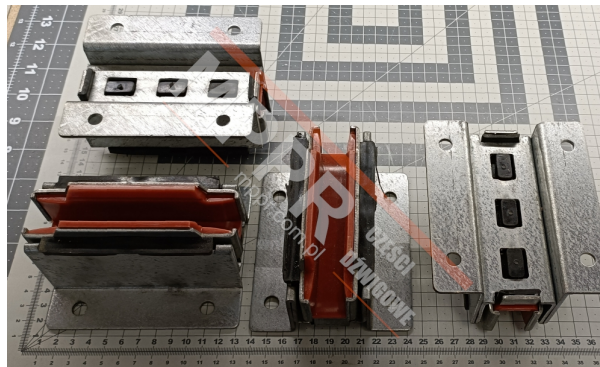

KM51000110V001 Sliding Guide Shoe Assemblies for a 16 mm T89 Guide Rail (4 pcs)

Kod produktu: KM51000110V001 x4

Sliding guide shoe assemblies for a 16 mm T89 guide rail (4 pieces), Kone MonoSpace, MiniSpace.

Guide shoe height (mm): 67

Guide shoe length / roller diameter (mm): 125

Guide rail width / diameter (mm): 16