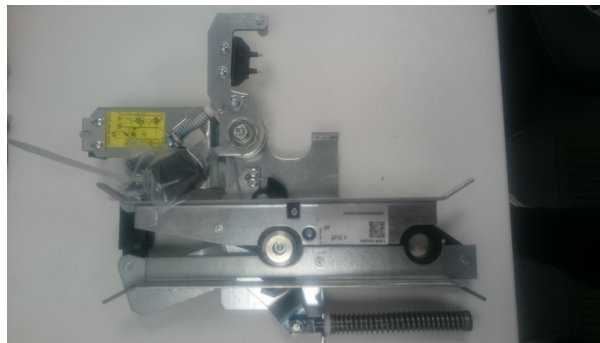

# KM900650G03 COUPLER, LOCK AMD01L RAILING 1

Kod produktu: KM900650G03; 900650G03

KM900650G03 COUPLER, LOCK AMD01L RAILING 1, replaced with a new model, order [KM602494G05](#)

KM900650G03; 900650G03

MPPR