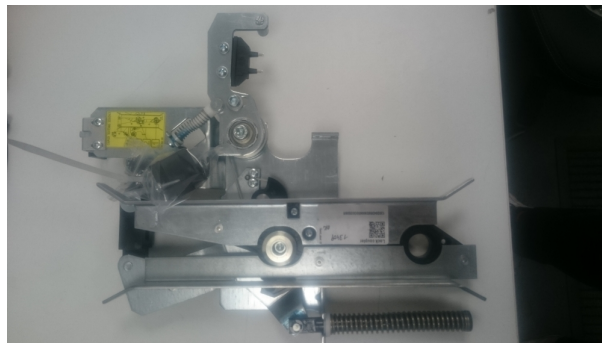

# KM900650G03 COUPLER, LOCK AMD01L RAILING 1

Kod produktu: KM900650G03; 900650G03

KM900650G03 COUPLER, LOCK AMD01L RAILING 1, replaced with a new model, order [KM602494G05](#)

KM900650G03; 900650G03

MPPR