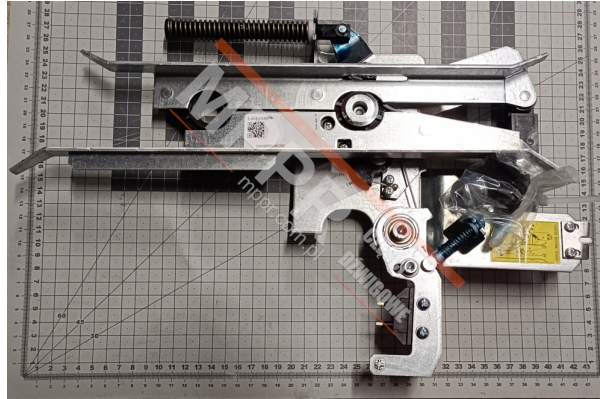

KM900650G04 Lock Coupler, left, AMD01L - R1

Kod produktu: KM900650G04; 900650G04

Lock Coupler, left, AMD01L - RAILING 1

Weight (kg): 2.2

Guiding length (mm): 400

KM900650G04; 900650G04