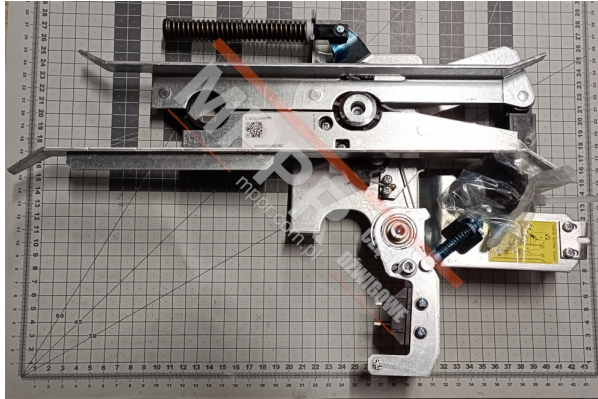

KM900650G04 Lock Coupler, left, AMD01L - R1

Kod produktu: KM900650G04; 900650G04

Lock Coupler, left, AMD01L - RAILING 1

Weight (kg): 2.2

Guiding length (mm): 400

KM900650G04; 900650G04