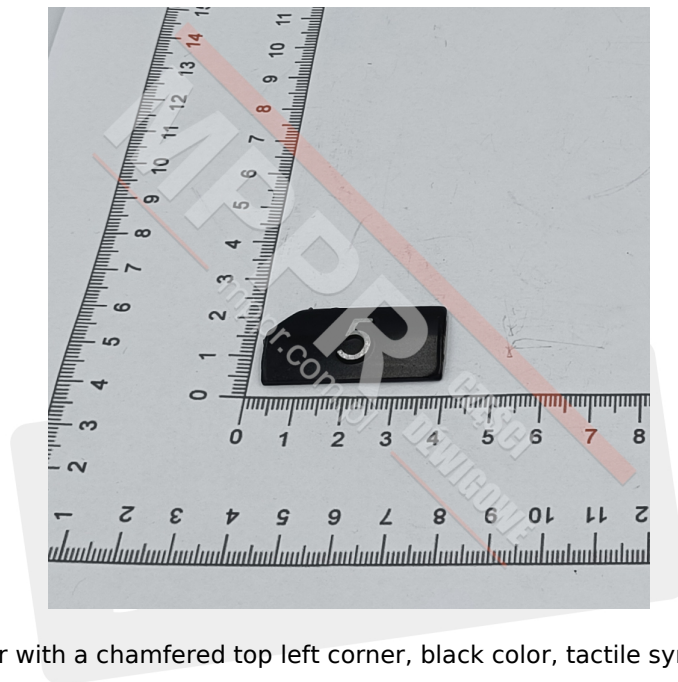

# KM433652G05 Pressel Plate, symbol „5”, black color

Kod produktu: KM433652G05

Pressel plate, relief, rectangular with a chamfered top left corner, black color, tactile symbol „5”

**Material:** anodized aluminium