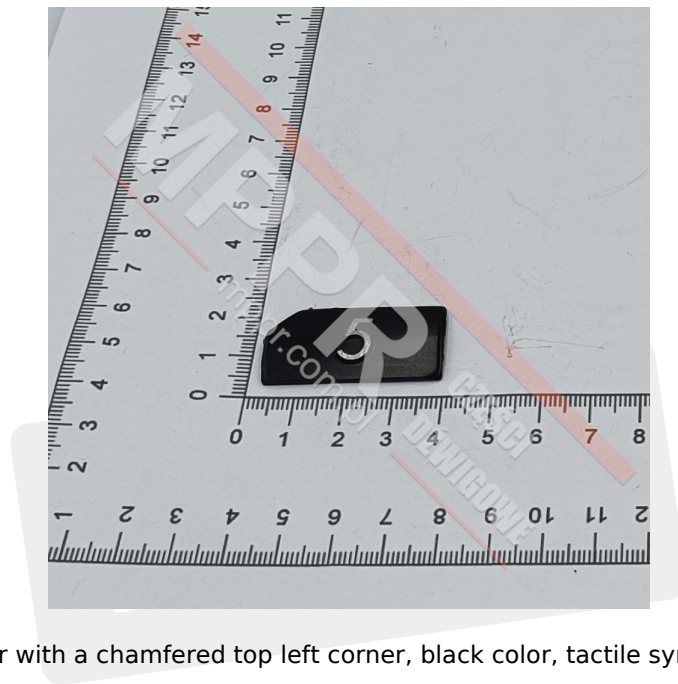

KM433652G05 Pressel Plate, symbol „5”, black color

Kod produktu: KM433652G05

Pressel plate, relief, rectangular with a chamfered top left corner, black color, tactile symbol „5”

Material: anodized aluminium