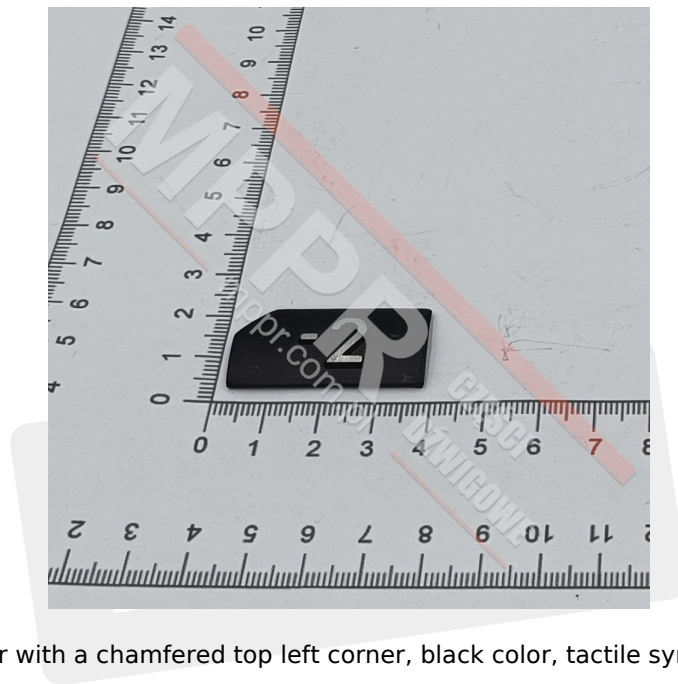

KM433652G42 Pressel Plate, symbol "-2", black color

Kod produktu: KM433652G42

Pressel plate, relief, rectangular with a chamfered top left corner, black color, tactile symbol „-2”

Material: anodized aluminium