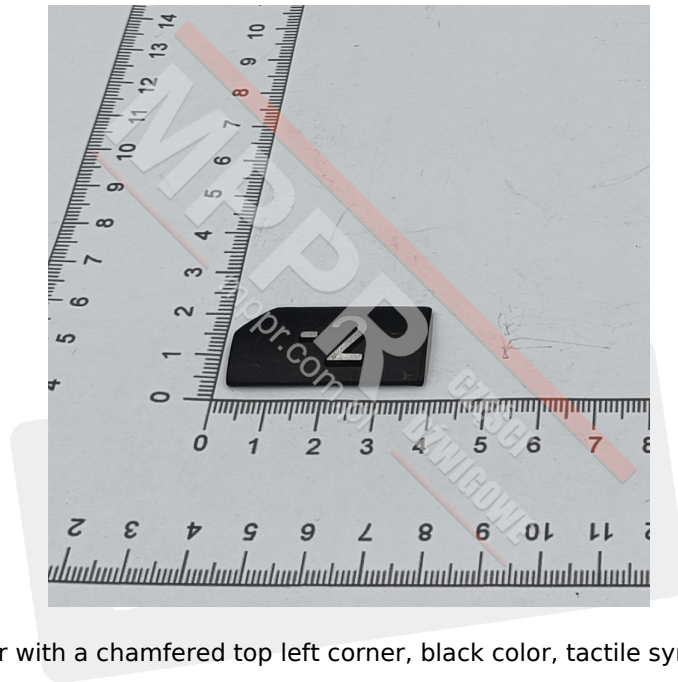

# KM433652G42 Pressel Plate, symbol "-2", black color

Kod produktu: KM433652G42

Pressel plate, relief, rectangular with a chamfered top left corner, black color, tactile symbol „-2”

**Material:** anodized aluminium