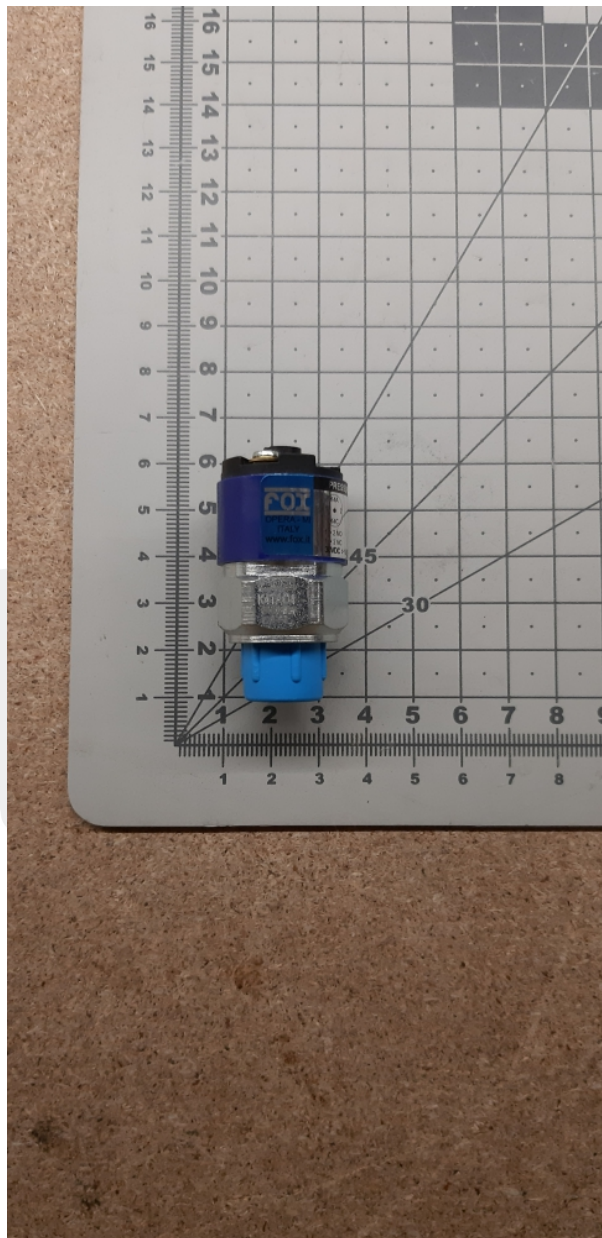

Presostat FOX K4TA01

Presostat FOX K4TA01