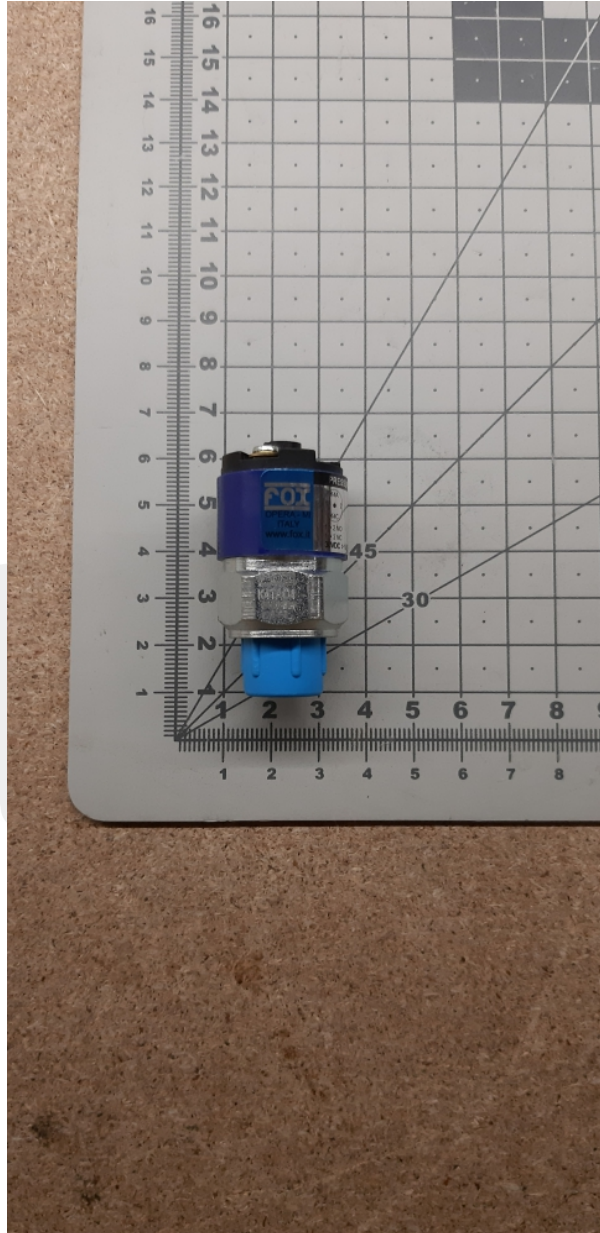

Presostat FOX K4TA01

Presostat FOX K4TA01